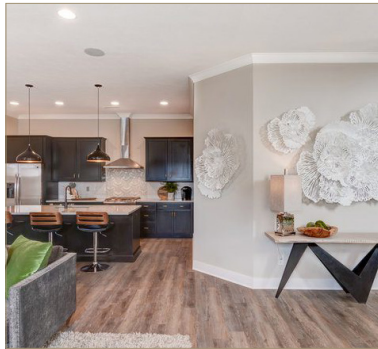

FIND YOUR NEW HOME AT

SUNRISE ON THE MONON IN CARMEL

**IF INTERESTED CONTACT
LARRY RASMUSSEN TODAY!**
RasGroupIndy.com/OldTown

Sunrise on the Monon is nestled in a quiet neighborhood at 99th Street and Westfield Boulevard, with easy access to downtown Carmel, Keystone at the Crossing, I-465, and the Monon Trail. Sunrise on the Monon has many home styles, ranging from Traditional and Craftsman to Modern and Mid-Century. This friendly community offers private wooded lots and intimate village lots to create a sense of community where every home is unique.

Starting in the low \$600'S

AVAILABLE FIRST PART OF 2023

Pictures are for representation only

LARRY & CATHY
RASMUSSEN GROUP

CENTURY 21
Schetz